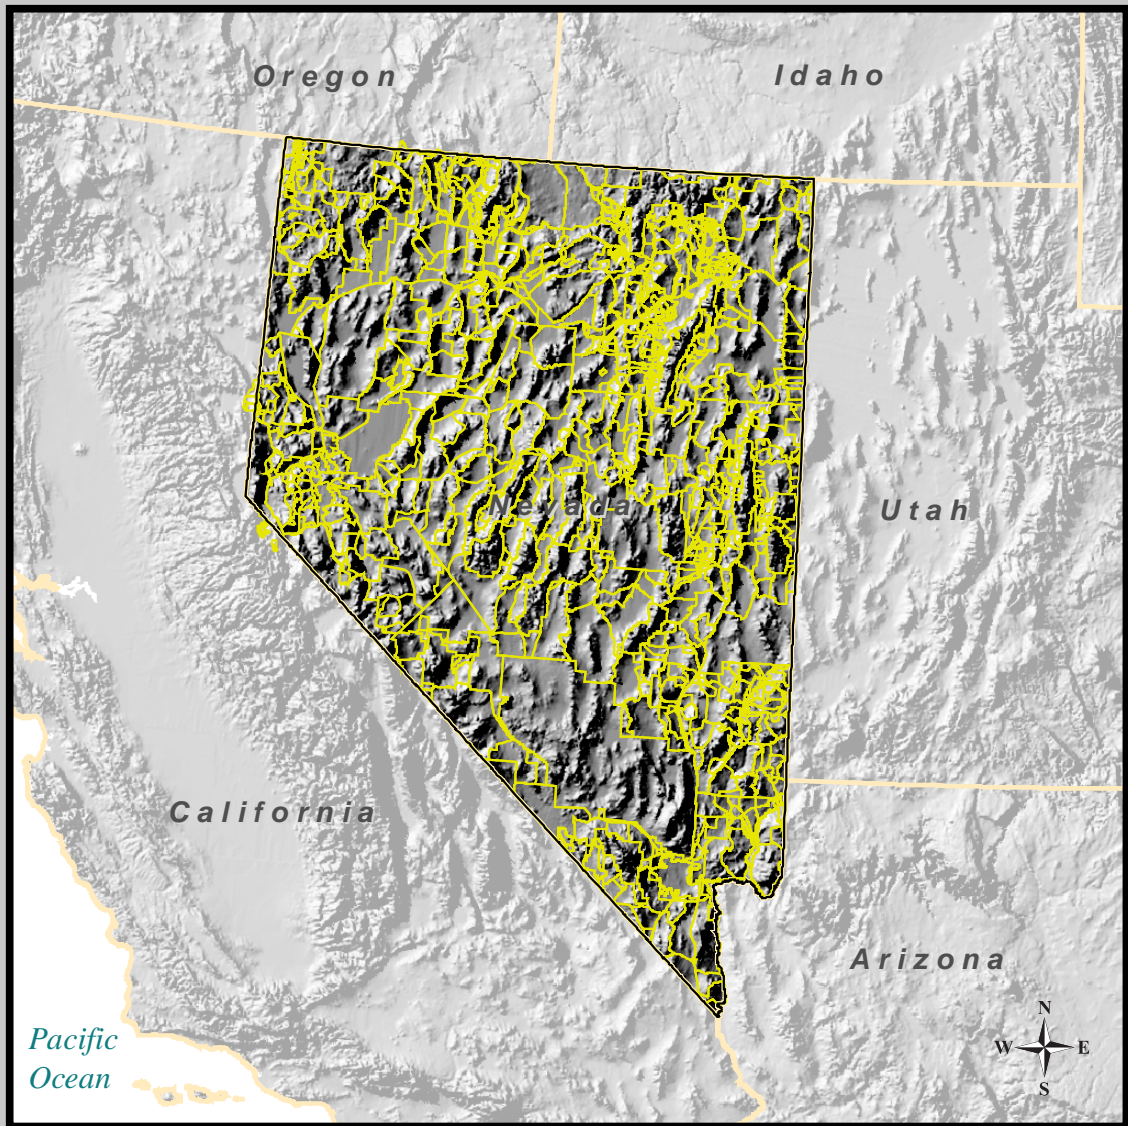

US EPA ARCHIVE DOCUMENT

Legend

 Grazing Allotments

Nevada

Grazing
Allotments
1994-1999

0 75 150

Miles

0 75 150

Kilometers