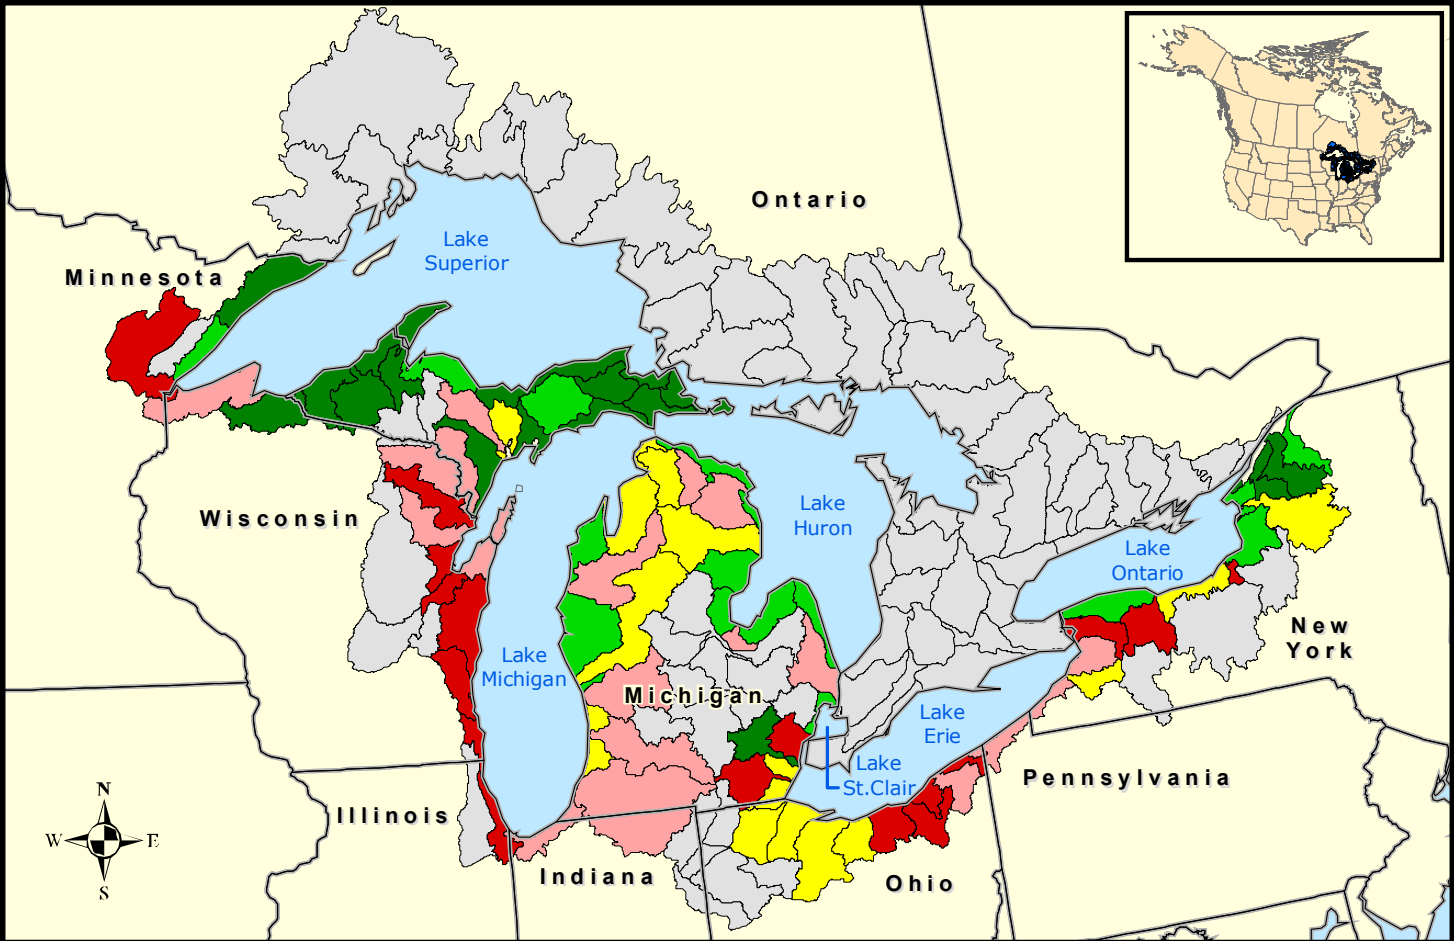

US EPA ARCHIVE DOCUMENT

GLB Landscape Metrics

5 km of Shoreline

Quantile

Road density
(km road/km²)