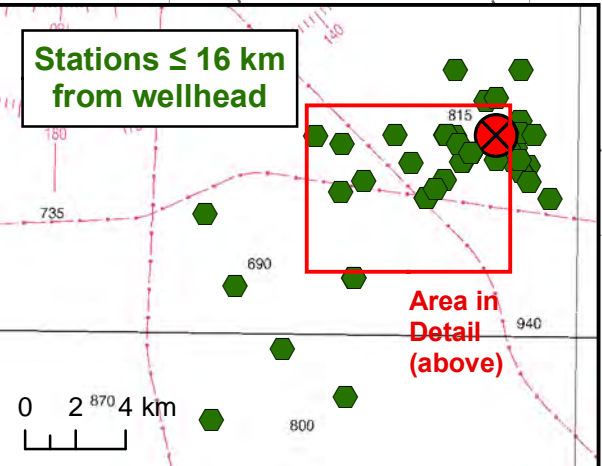

# Mississippi Canyon 252, Gulf of Mexico

R/V Brooks McCall  
Sampling Effort

Date Produced: May 25, 2010  
Created By: NOAA/NCCOS/CCMA

**Stations  $\leq 16$  km from wellhead**

### Legend

- 5/25/10 Stations
- 5/24/10 Stations
- 5/23/10 Stations
- Cruise 3 (5/19-5/21) Stations
- Cruise 2 (5/15-5/17) Stations
- Cruise 1 (5/8-5/11) Stations