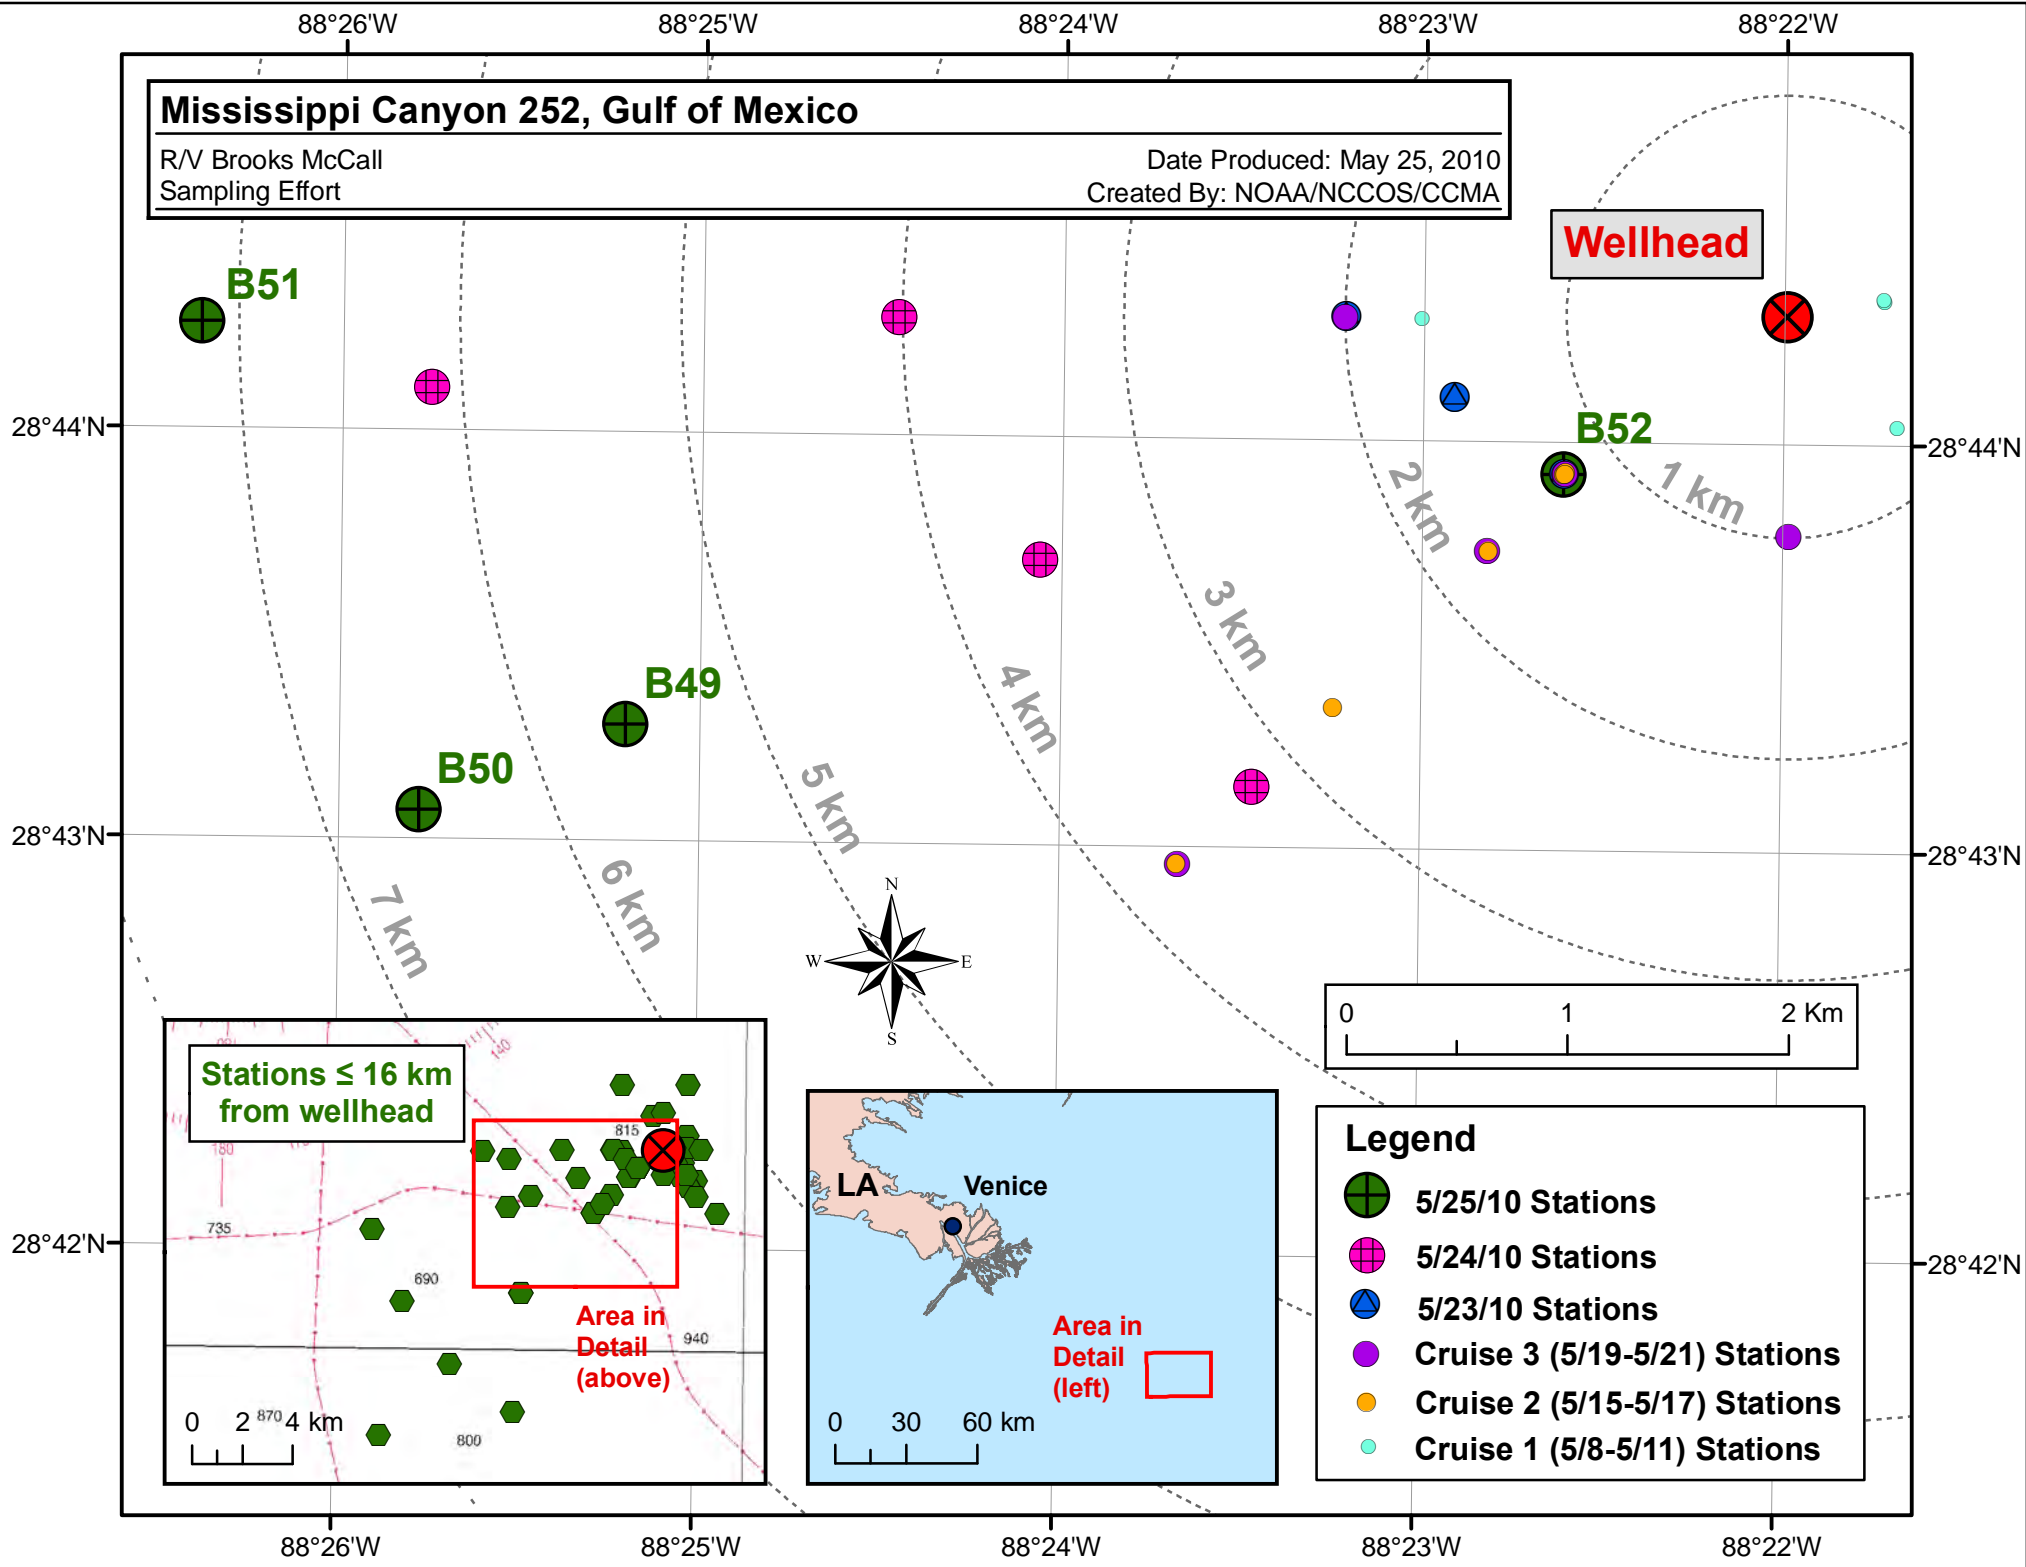

US EPA ARCHIVE DOCUMENT

# Mississippi Canyon 252, Gulf of Mexico

R/V Brooks McCall  
Sampling Effort

Date Produced: May 25, 2010  
Created By: NOAA/NCCOS/CCMA

**Stations  $\leq 16$  km from wellhead**

### Legend

- 5/25/10 Stations
- 5/24/10 Stations
- 5/23/10 Stations
- Cruise 3 (5/19-5/21) Stations
- Cruise 2 (5/15-5/17) Stations
- Cruise 1 (5/8-5/11) Stations