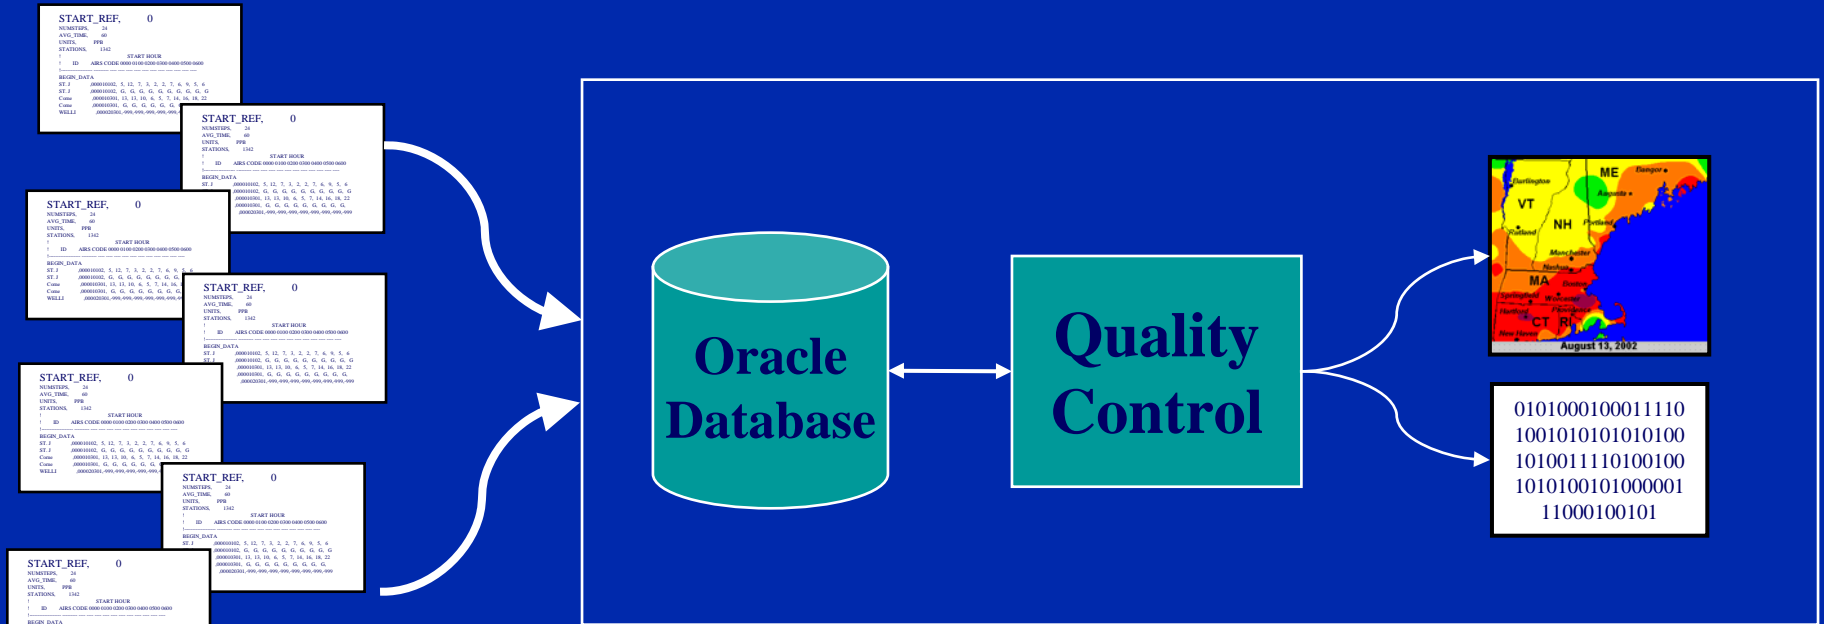

# First stop: AQ Agency

```
START_REF. 0
NUMSTEPS. 24
AVG_TIME. 60
UNITS. PPB
STATIONS. 1342
      START HOUR
! ID AIBS CODE 0000 0100 0200 0300 0400 0500 0600
-----
BEGIN_DATA
ST.J .000010102. 5, 12, 7, 3, 2, 2, 7, 6, 9, 5, 6
ST.J .000010102. G, G, G, G, G, G, G, G, G, G, G
Come .000010301, 13, 13, 10, 6, 5, 7, 14, 16, 18, 22
Come .000010301, G, G, G, G, G, G, G, G, G, G, G
WELLI .000020301,-999,-999,-999,-999,-999,-999,-999
```

## Stats:

- 2100 monitors
- 160 agencies nationwide
- Collected every hour

10:05:29

10:15:21

# All roads lead to the DMC...