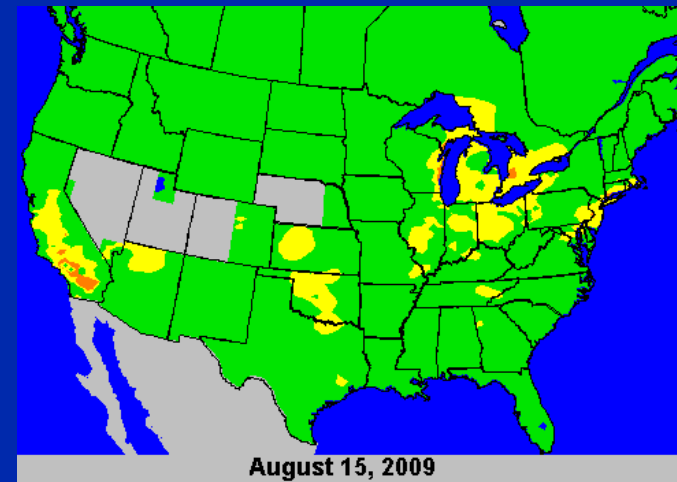

# An Hour in the Life of an AIRNow Ozone Molecule

August 15, 2009