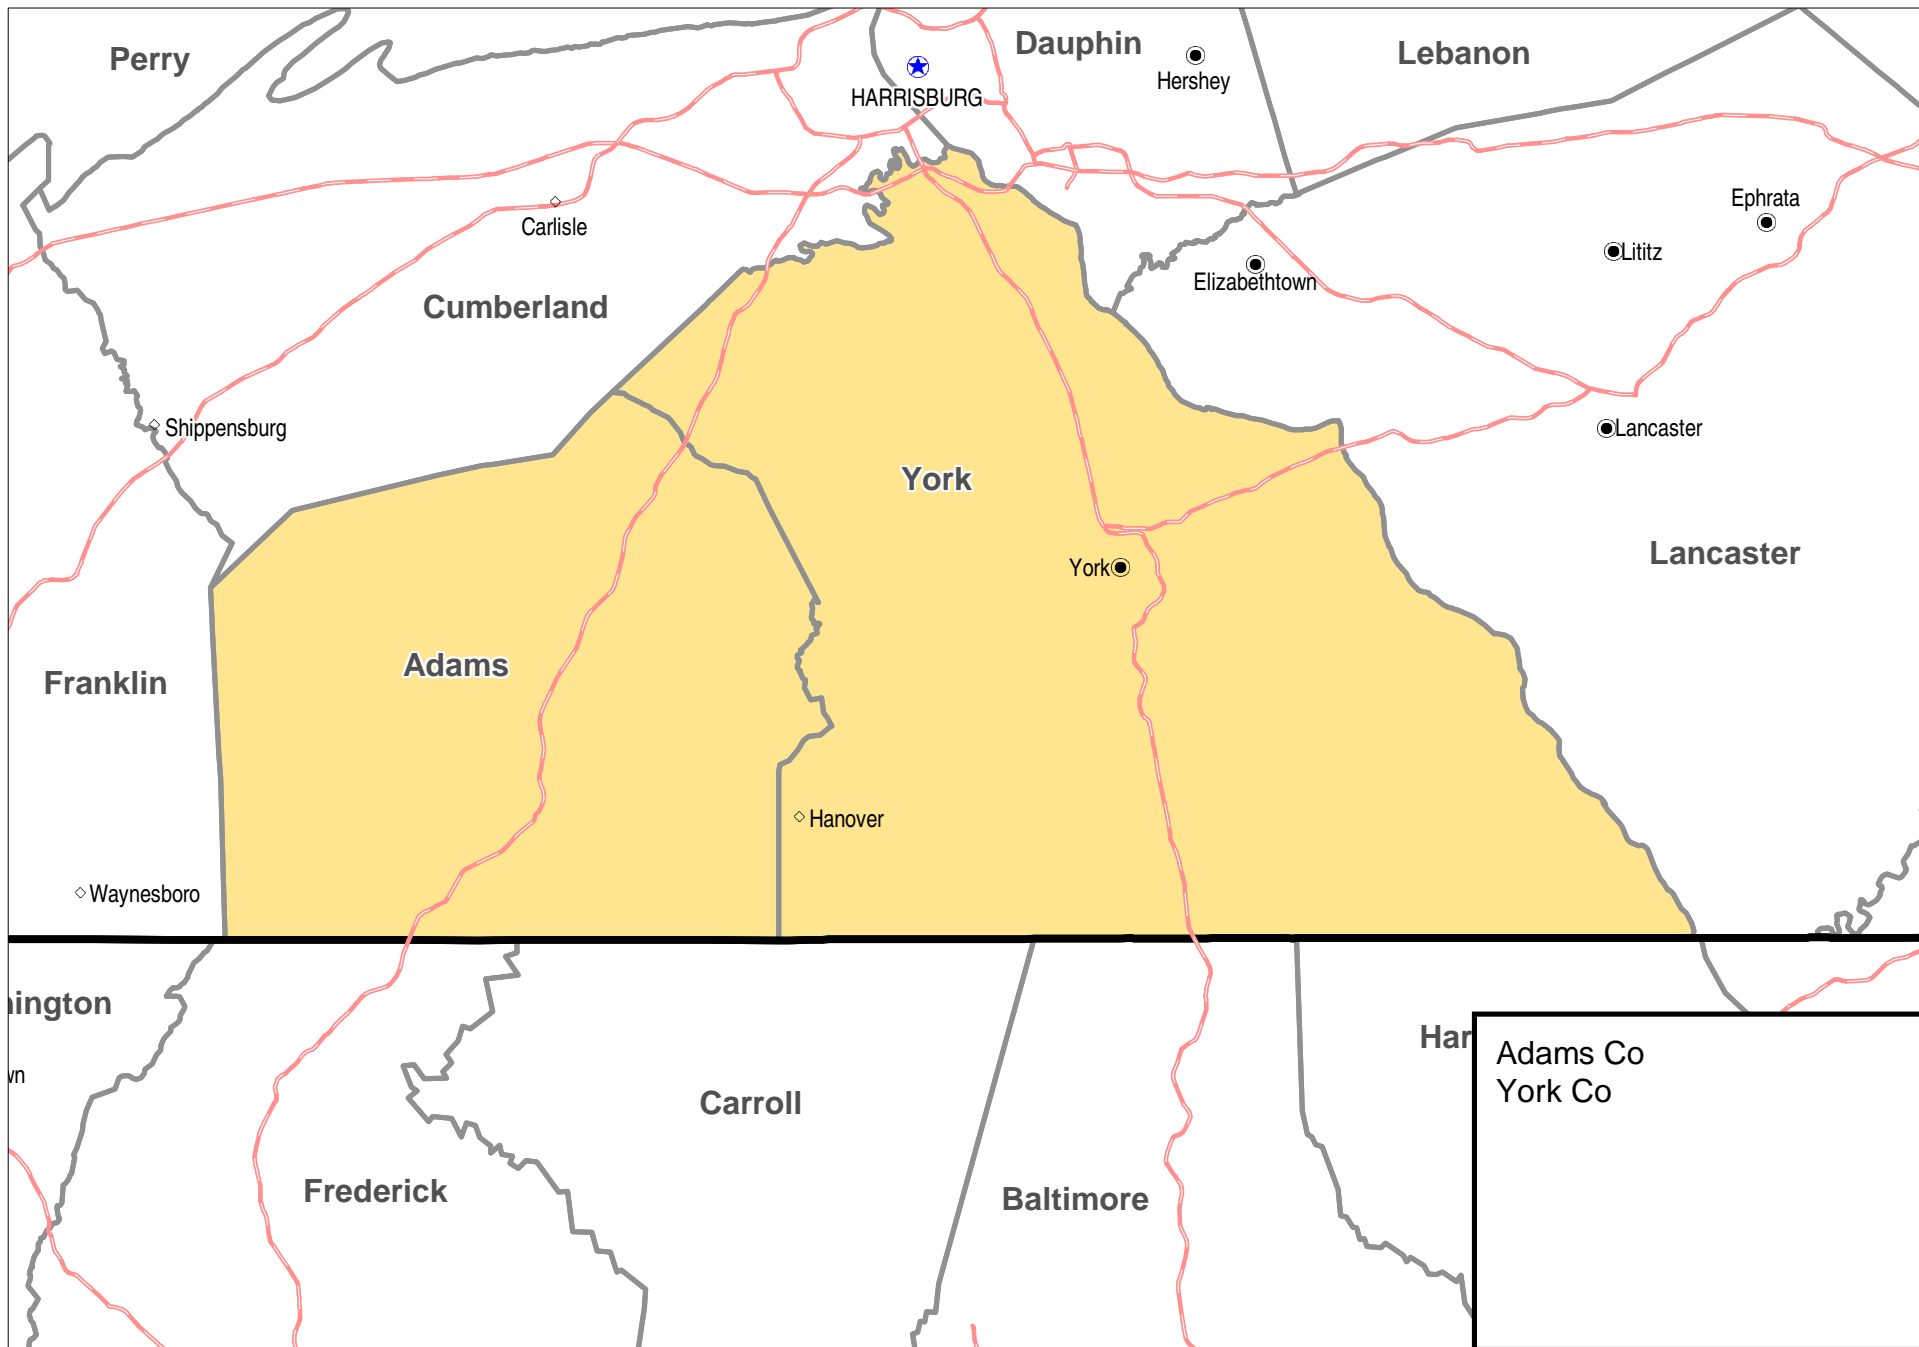

# York, PA 8-hour Ozone Maintenance Area

Boundaries and locations are for illustrative purposes only. This is not a regulatory document.