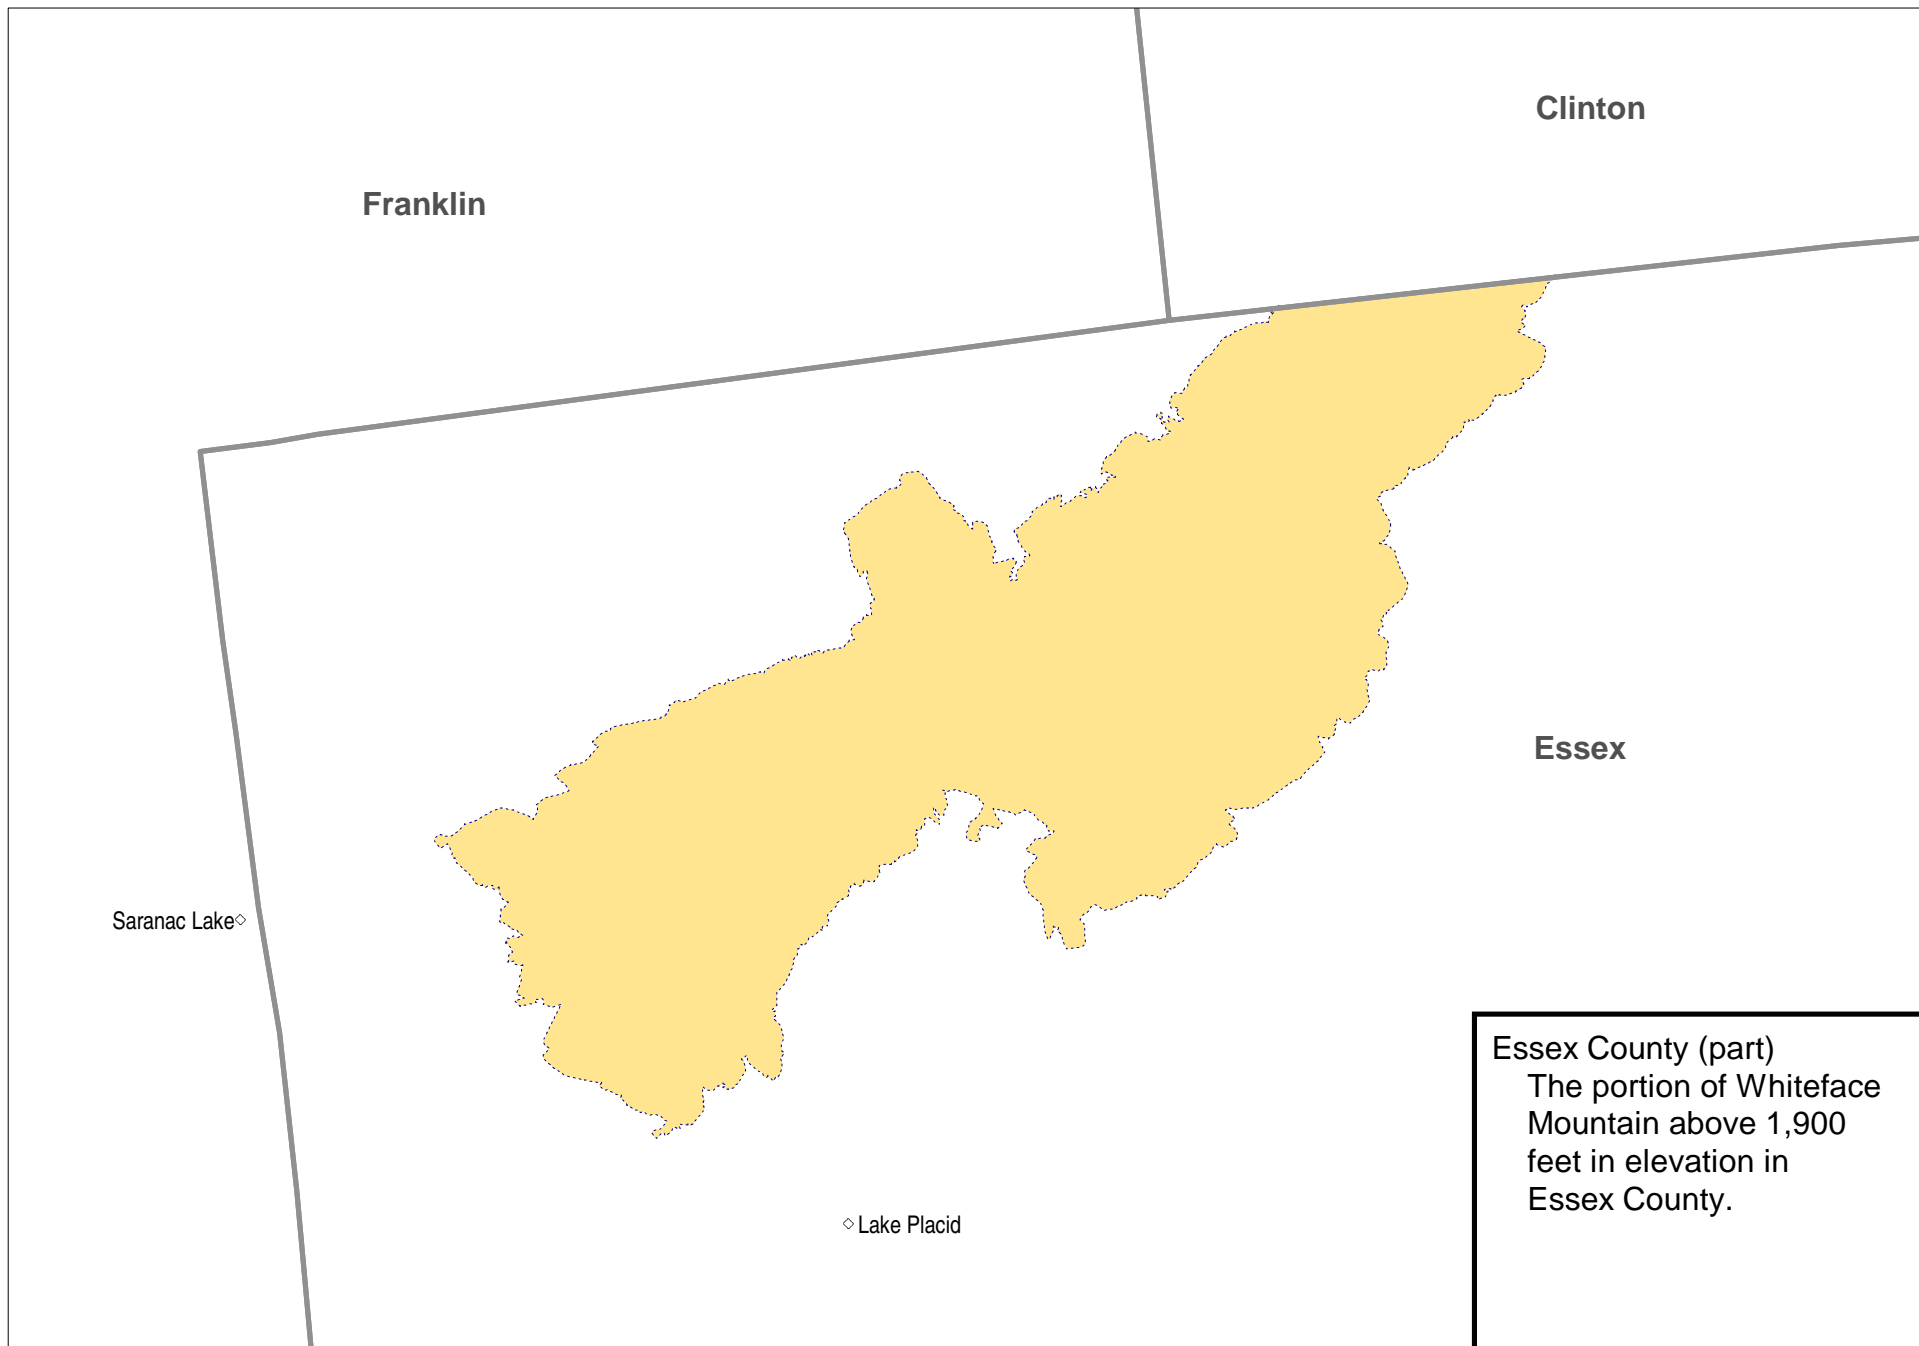

US EPA ARCHIVE DOCUMENT

Essex County (Whiteface Mtn.), NY 8-hour Ozone Nonattainment Area

Boundaries and locations are for illustrative purposes only. This is not a regulatory document.