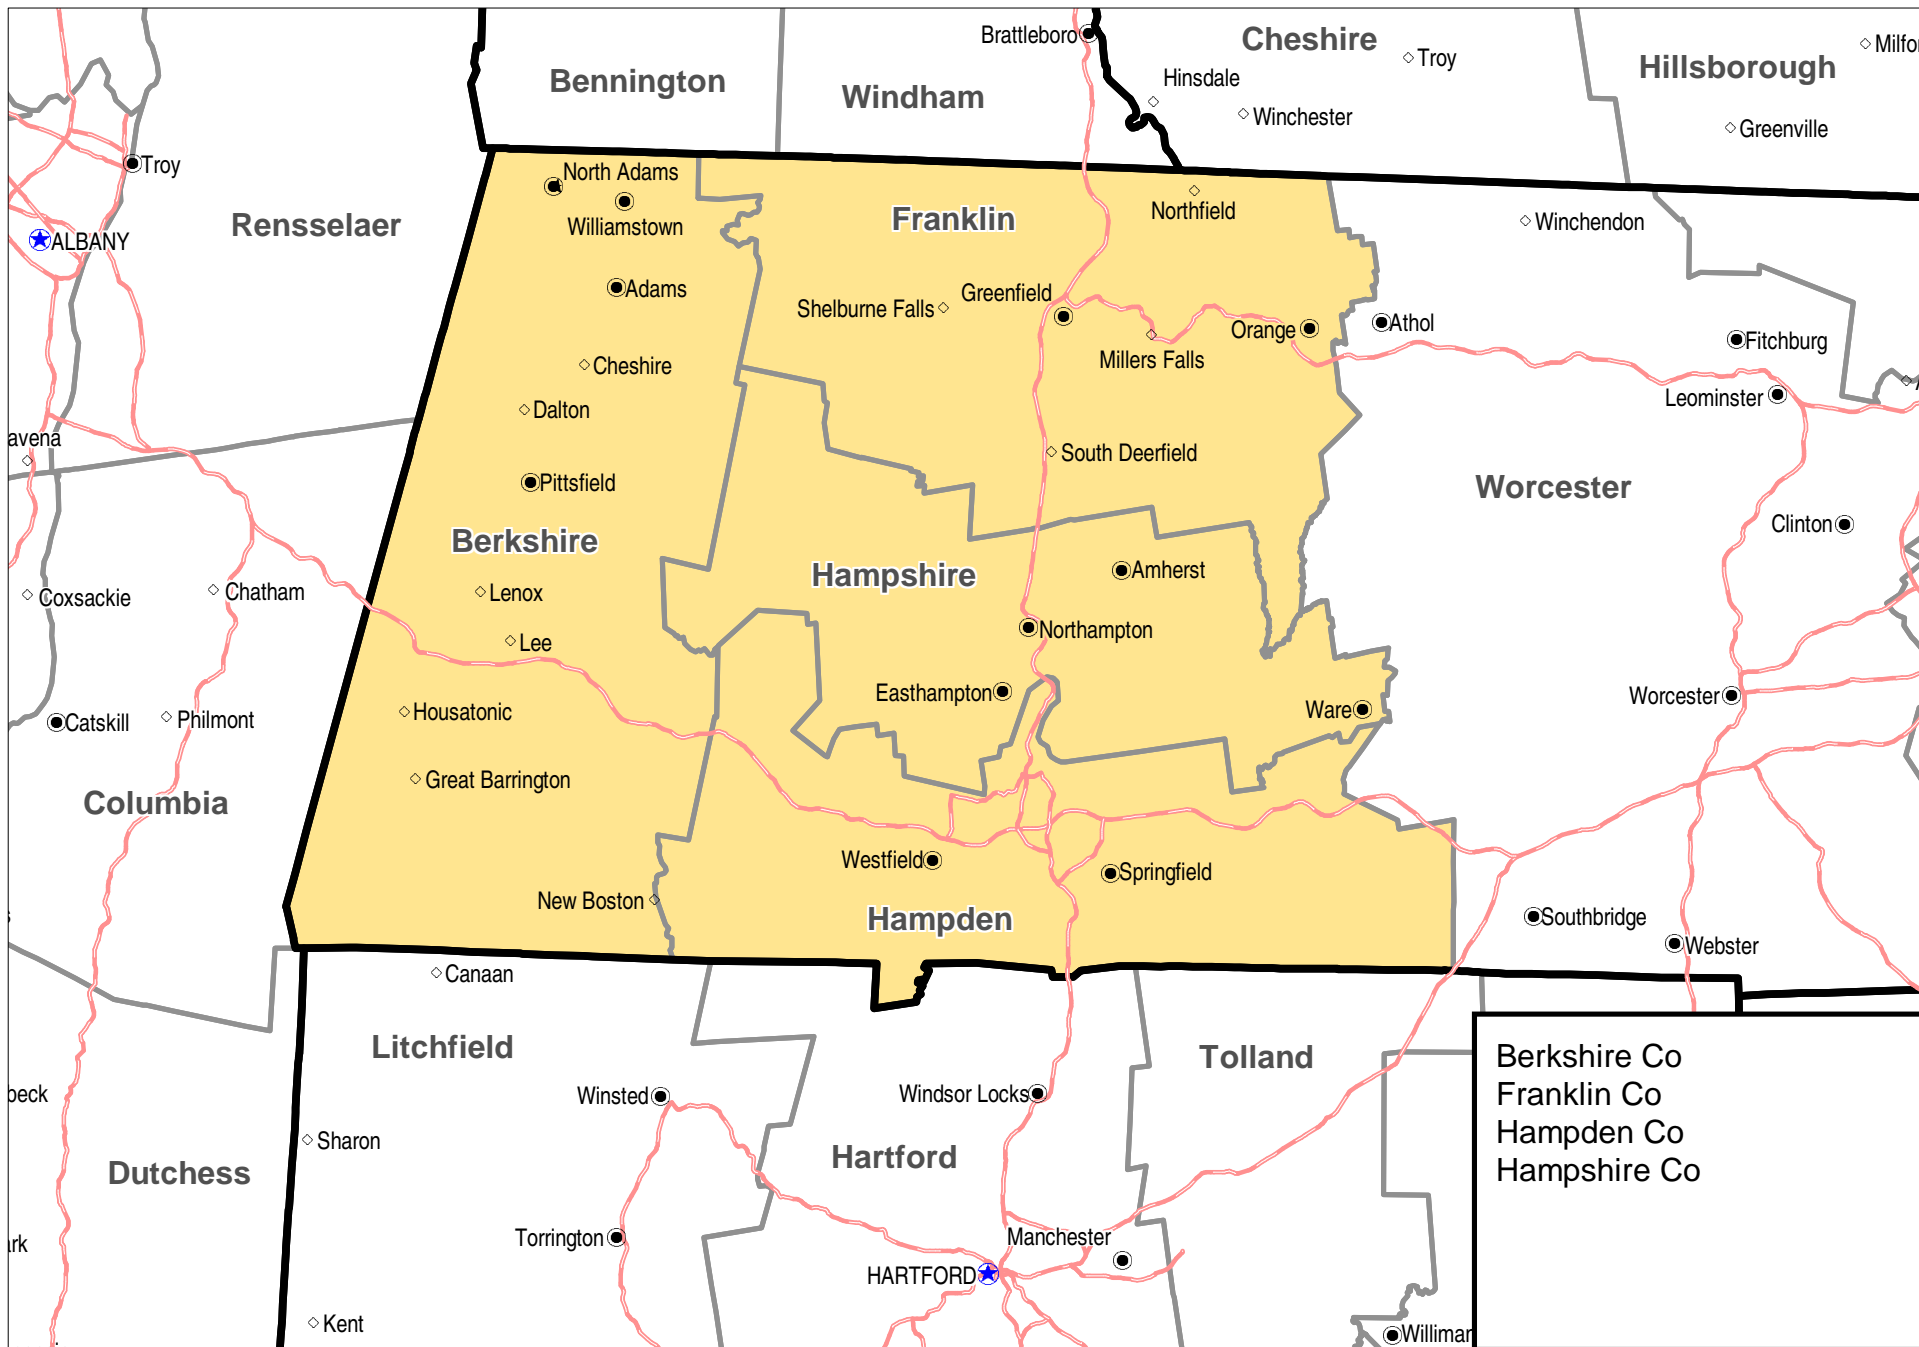

US EPA ARCHIVE DOCUMENT

Springfield (W. Mass), MA 8-hour Ozone Nonattainment Area

Berkshire Co
Franklin Co
Hampden Co
Hampshire Co

Boundaries and locations are for illustrative purposes only. This is not a regulatory document.