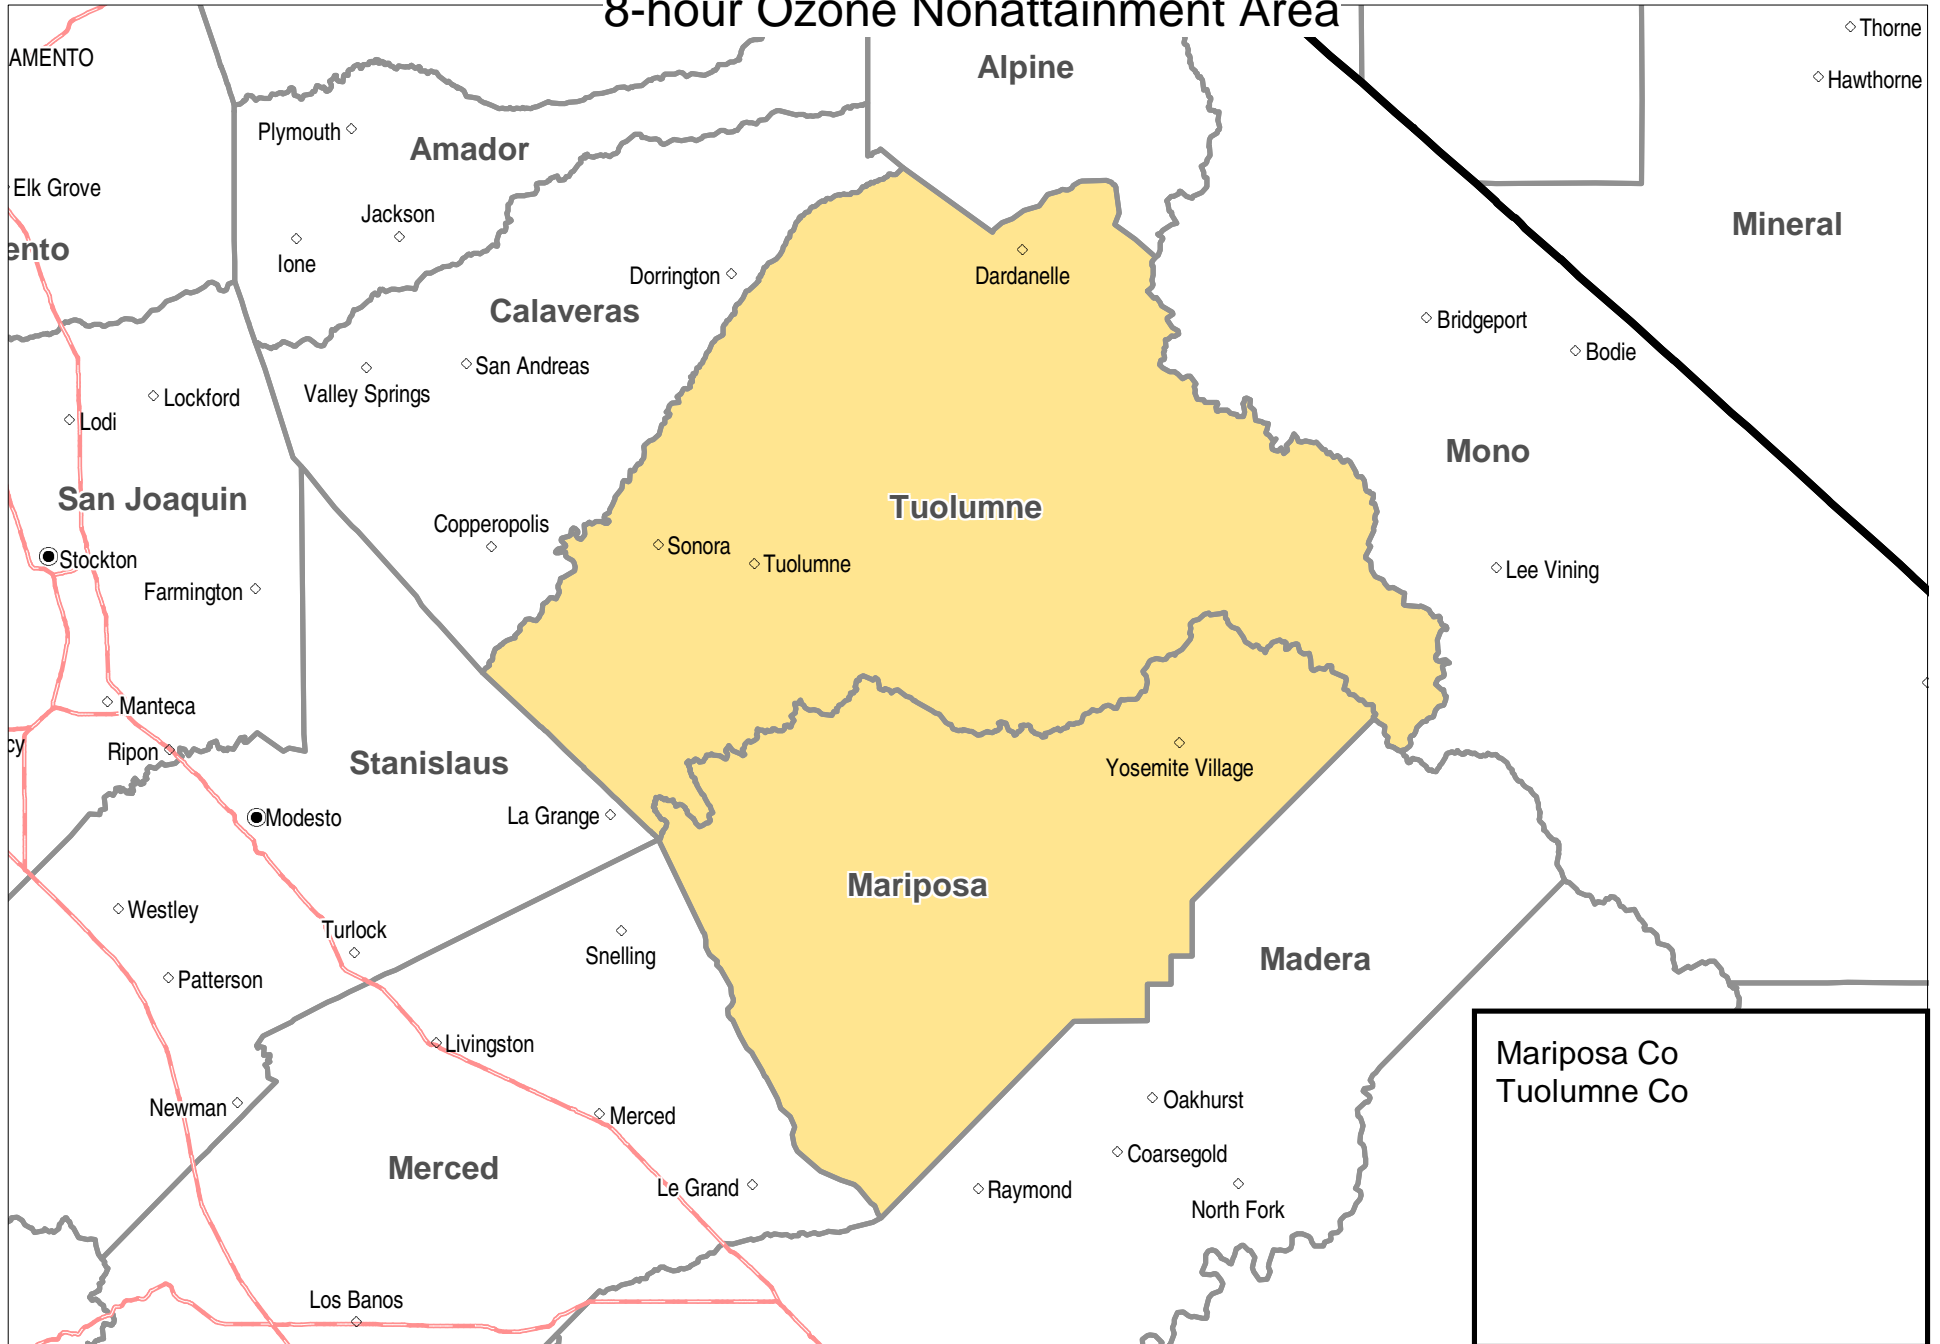

# Mariposa and Tuolumne Cos., CA:(Southern Mountain Counties)

## 8-hour Ozone Nonattainment Area

Boundaries and locations are for illustrative purposes only. This is not a regulatory document.