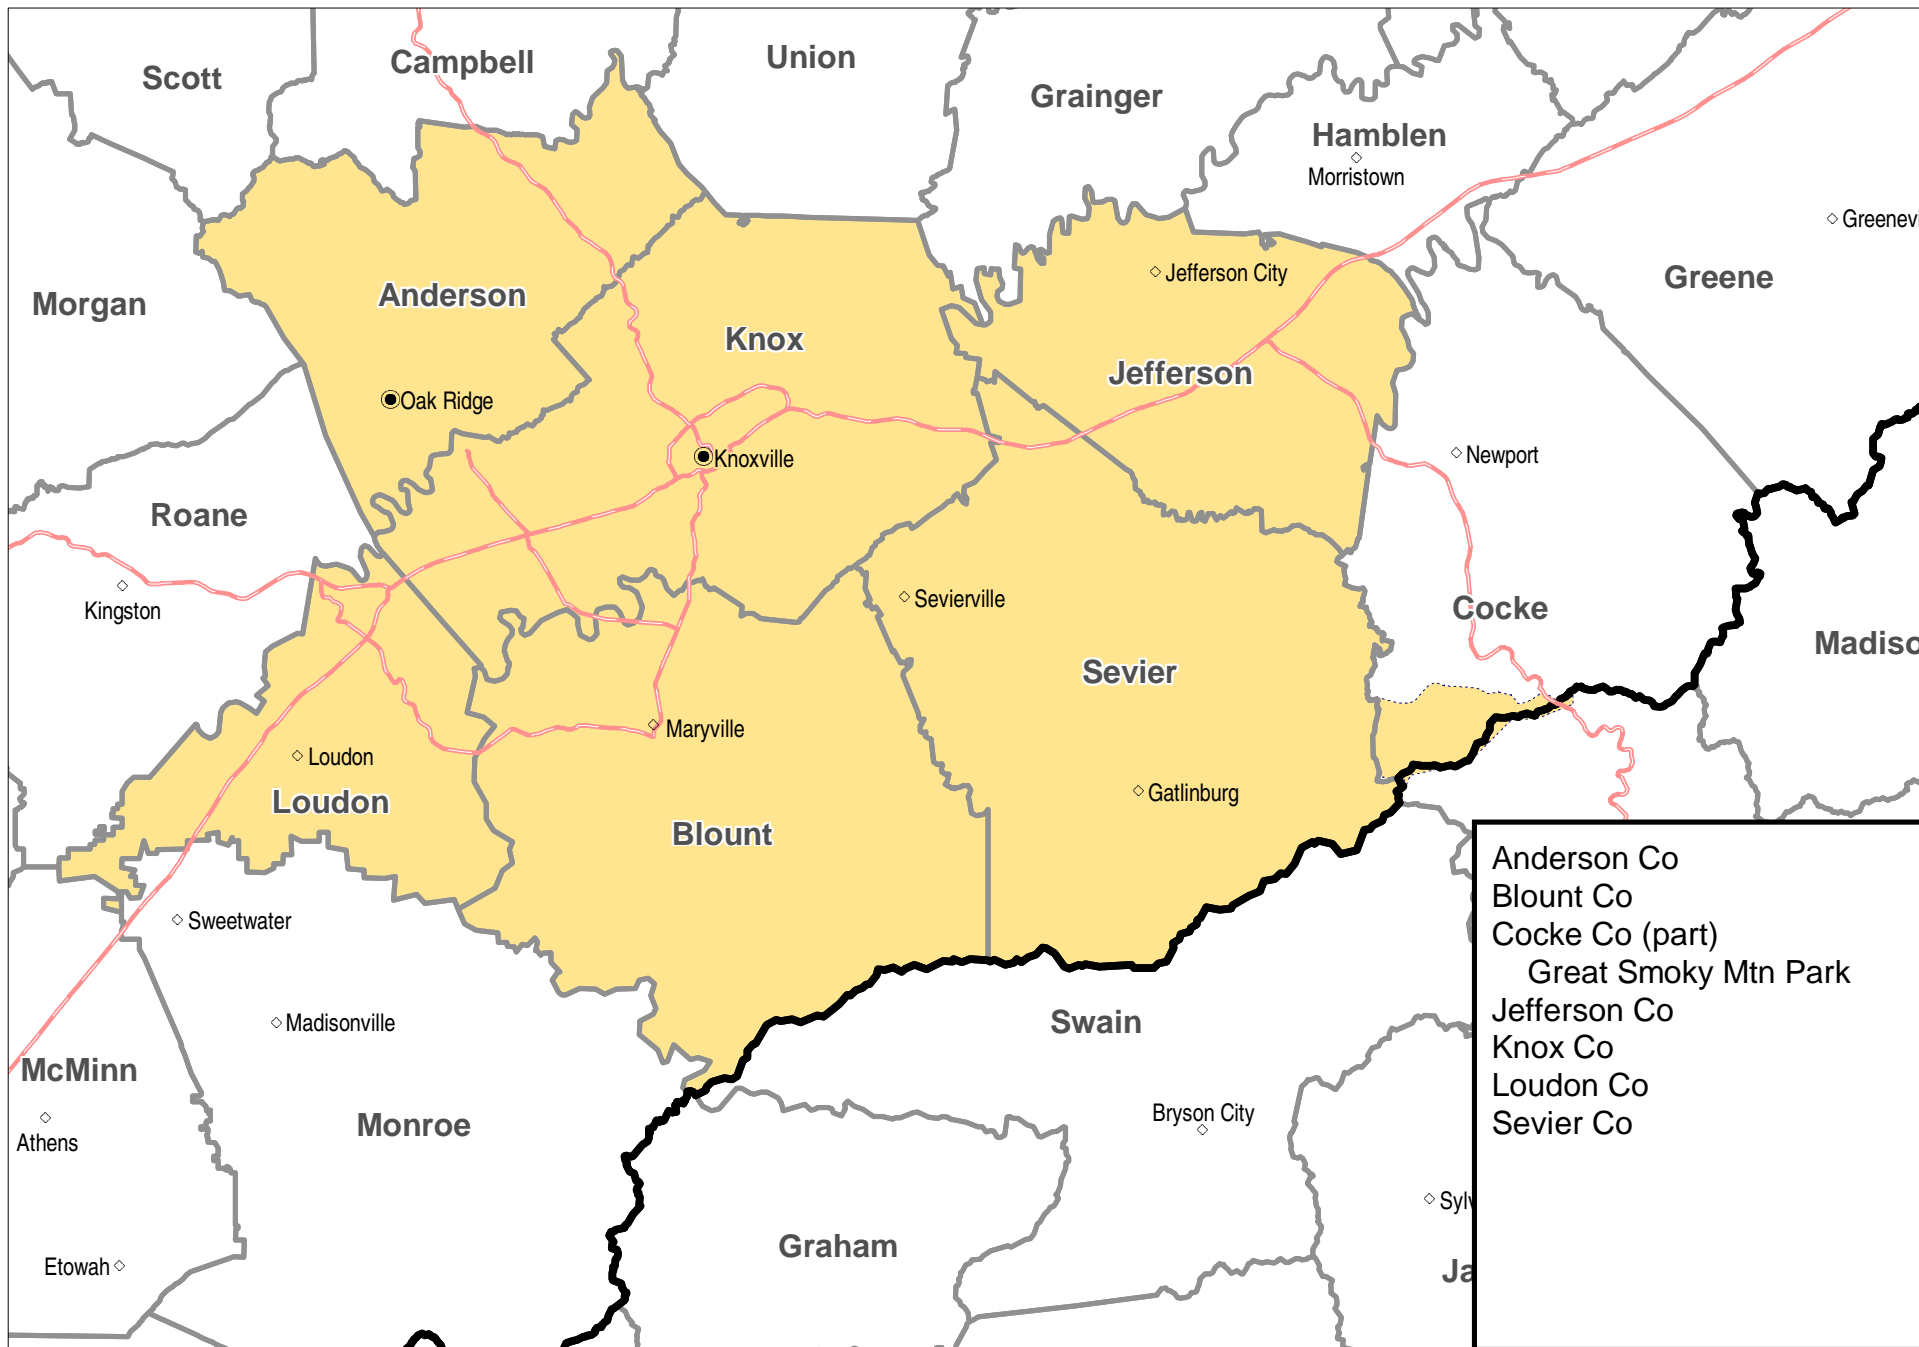

US EPA ARCHIVE DOCUMENT

# Knoxville, TN 8-hour Ozone Nonattainment Area

- Anderson Co
- Blount Co
- Cocke Co (part)
- Great Smoky Mtn Park
- Jefferson Co
- Knox Co
- Loudon Co
- Sevier Co

Boundaries and locations are for illustrative purposes only. This is not a regulatory document.