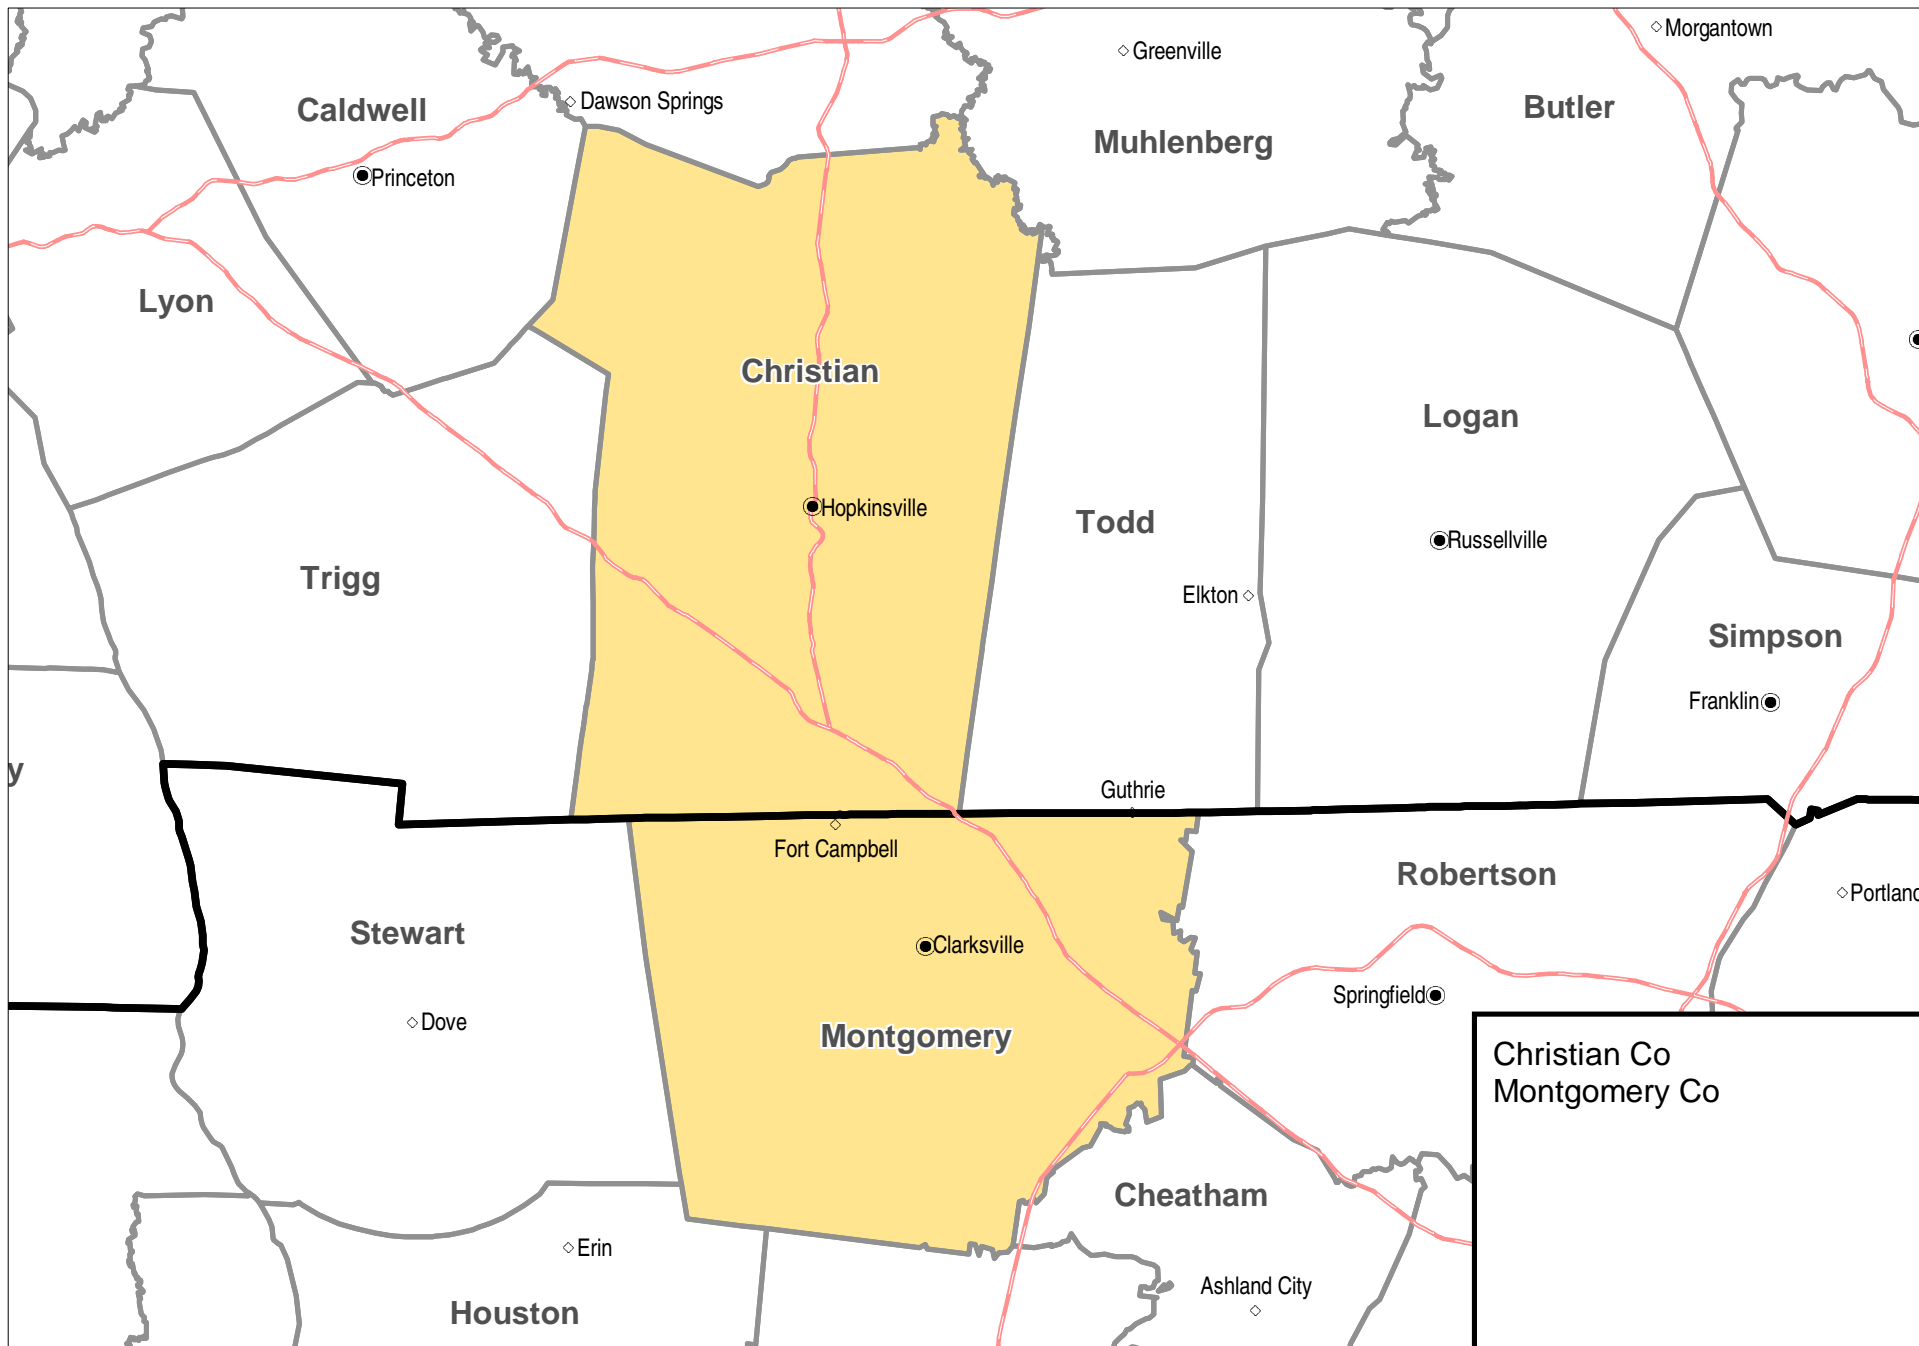

# Clarksville-Hopkinsville, TN-KY 8-hour Ozone Maintenance Area

Boundaries and locations are for illustrative purposes only. This is not a regulatory document.