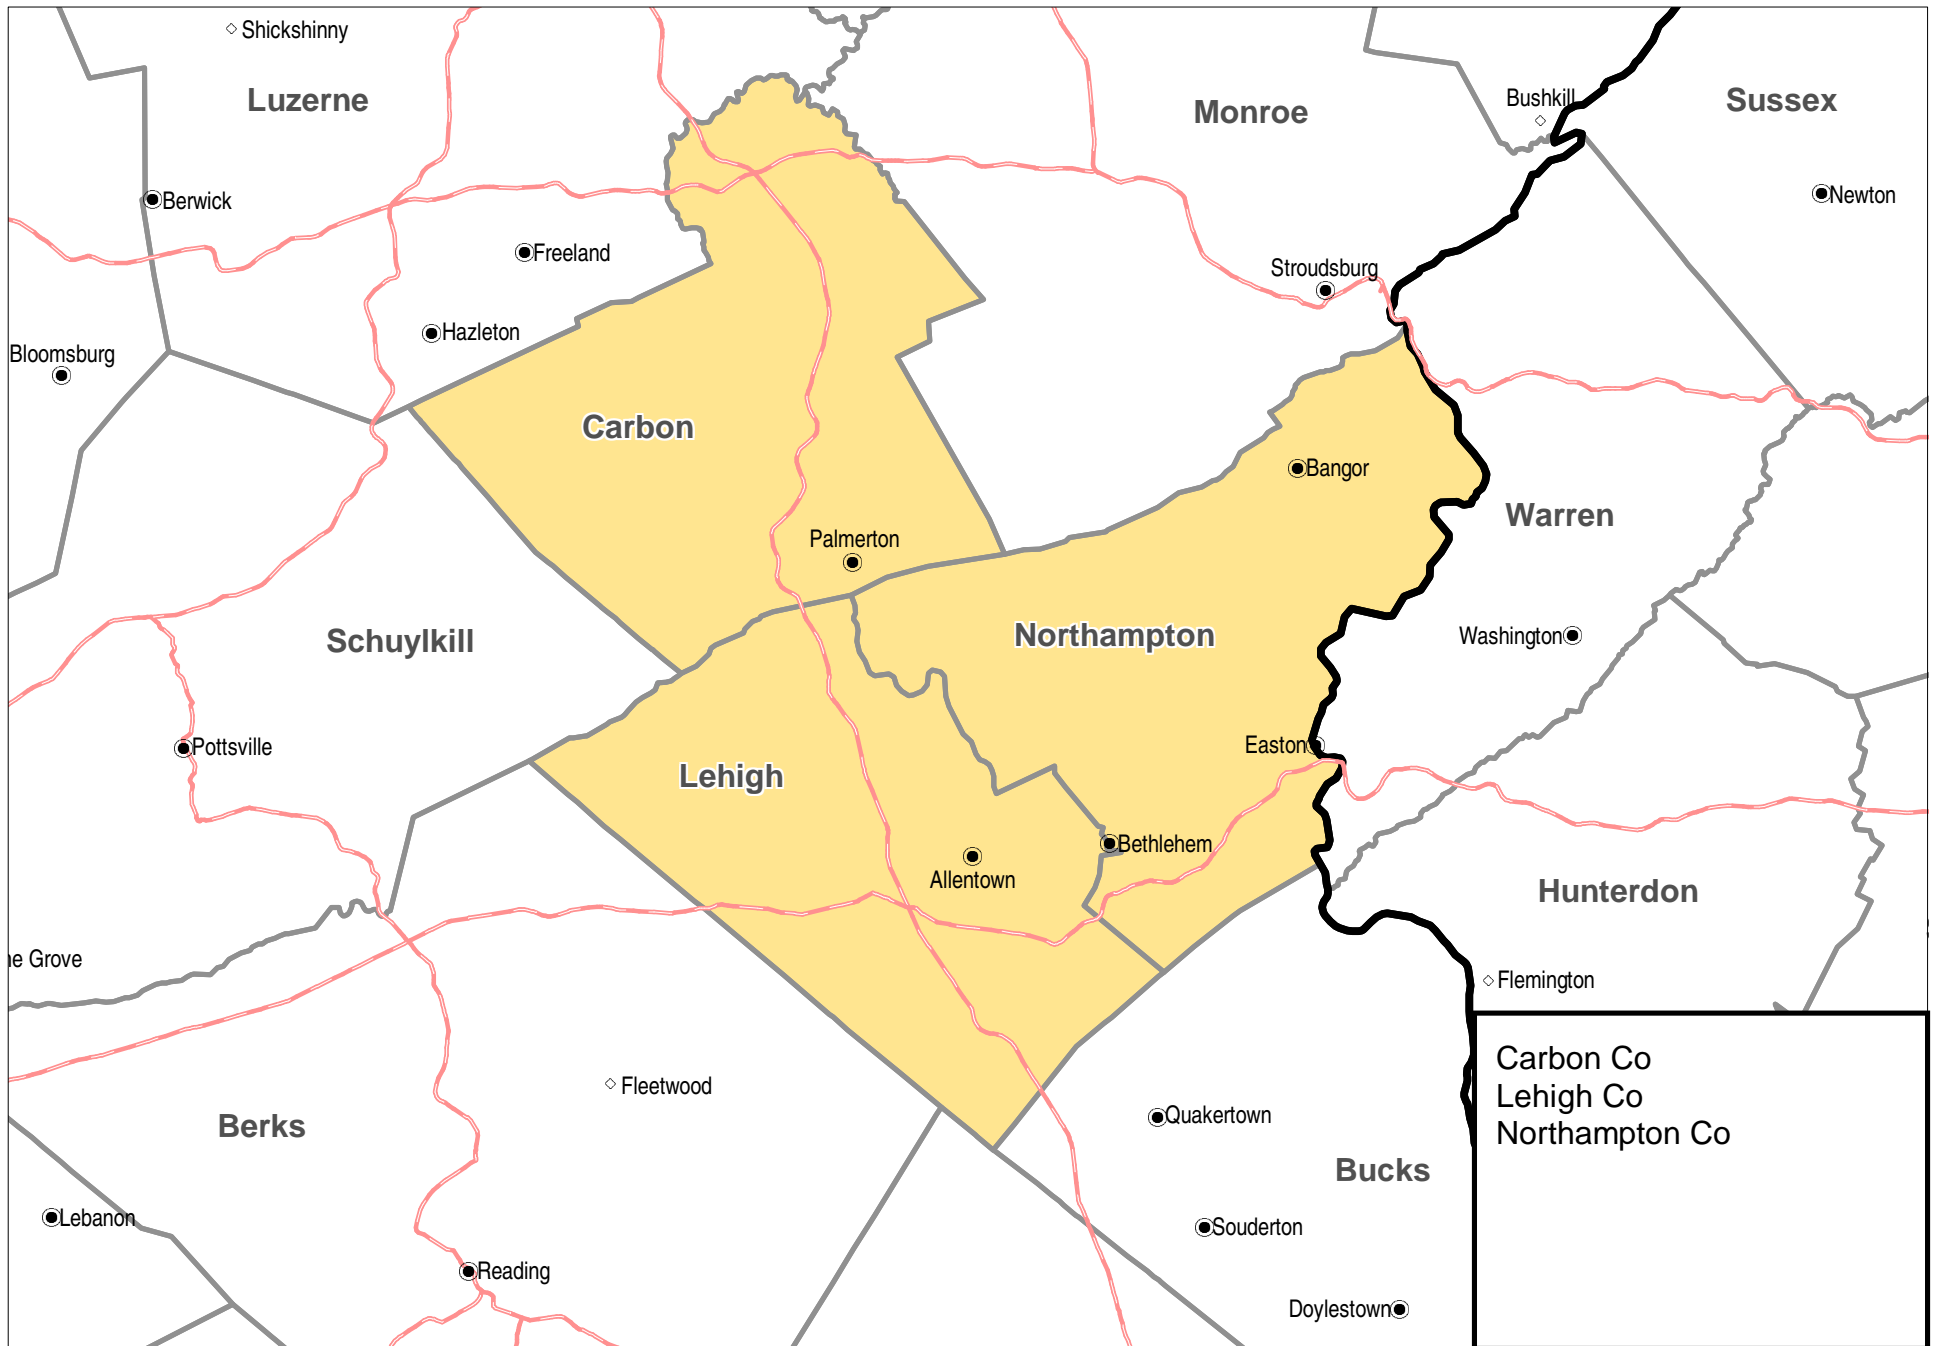

US EPA ARCHIVE DOCUMENT

# Allentown-Bethlehem-Easton, PA 8-hour Ozone Maintenance Area

Boundaries and locations are for illustrative purposes only. This is not a regulatory document.